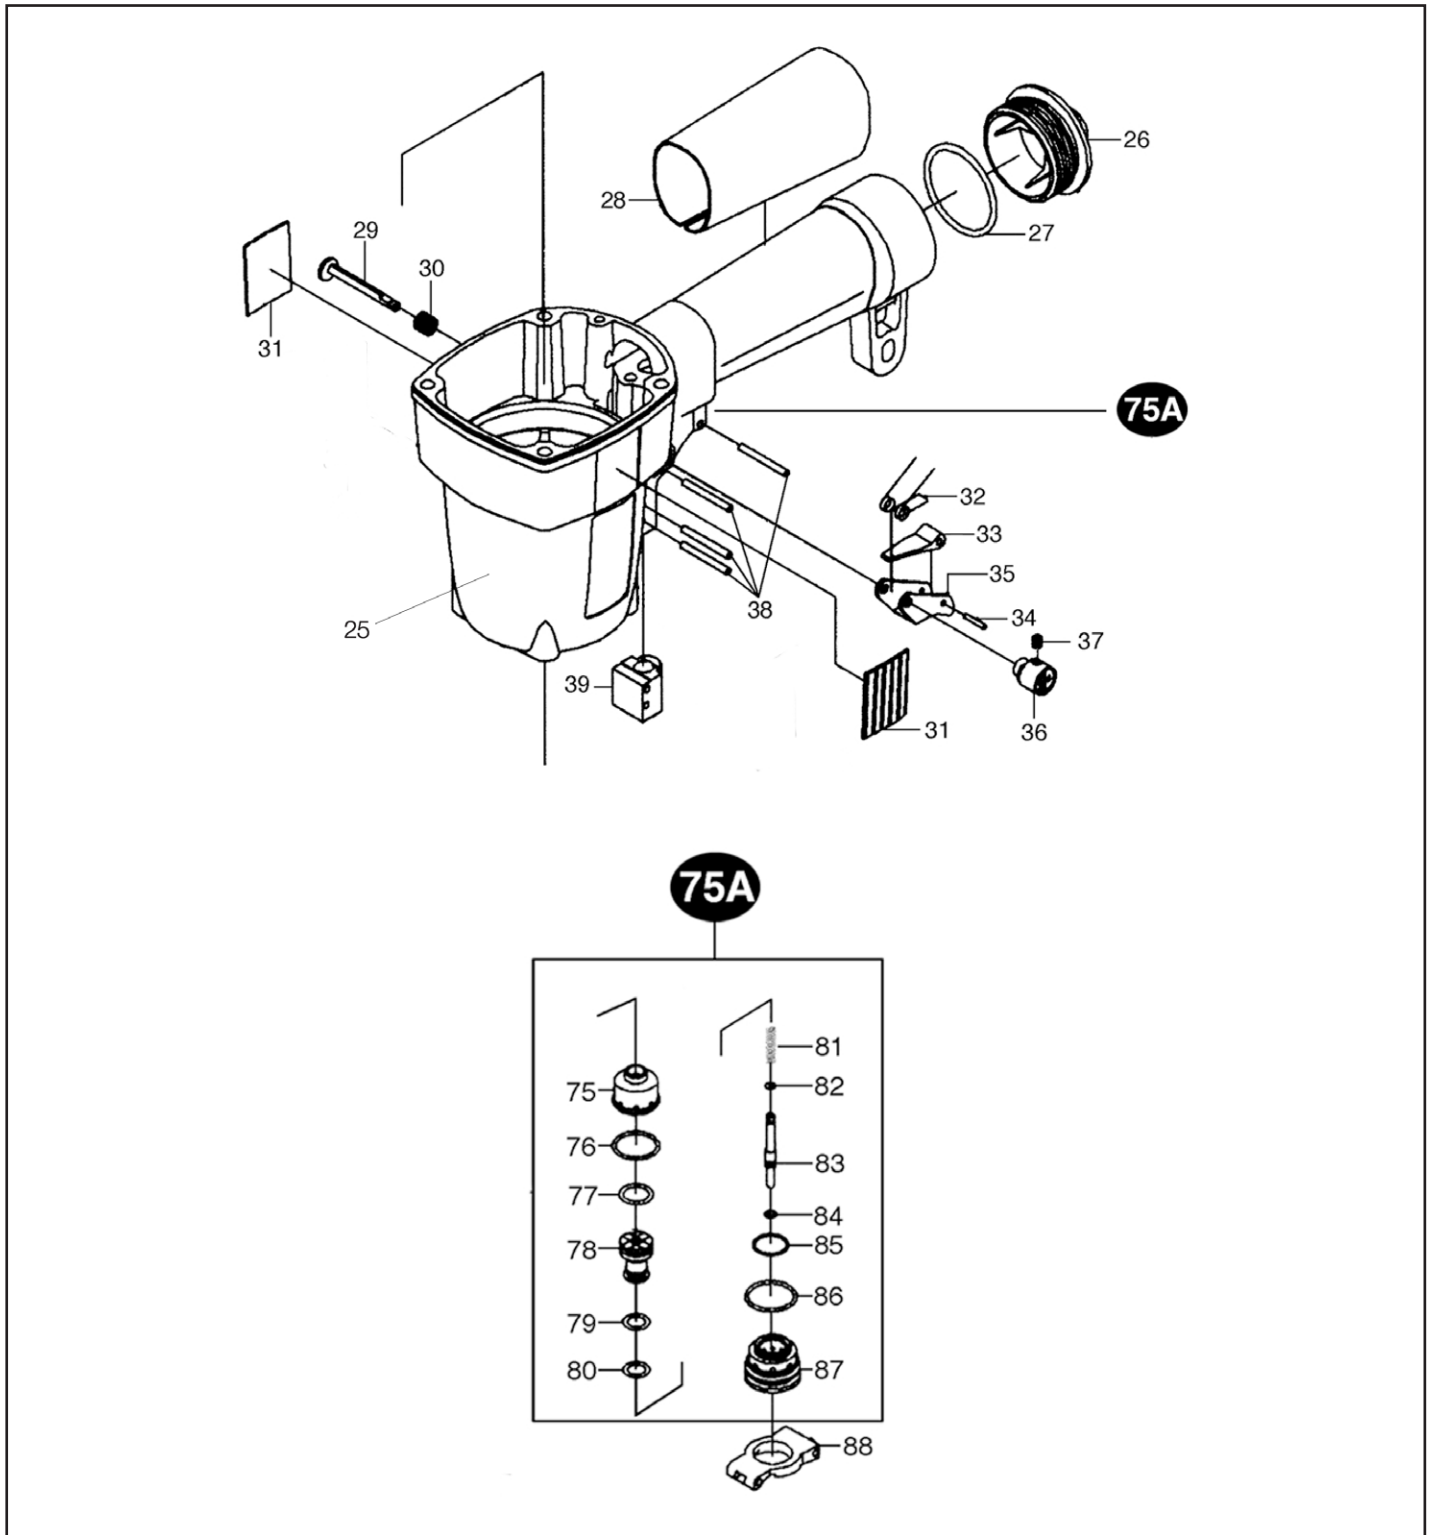

ORDER BY FAX OR EMAIL

f: 800-529-8680 e: spcustomer.service@itwserviceparts.com

KEY	PART NO.	DESCRIPTION
2	2597910	PLATE, EXHAUST (PLATE AND NUT INCLUDED)
3	2598910	SCREW, CAP (4 REQ'D)
4	2599910	CAP
5	2600910	SPRING (3 REQ'D)
6	2601910	O-RING, LARGE POPPET
7	2602910	O-RING, SMALL POPPET
8	2603910	POPPET
9	2604910	O-RING, EXHAUST SEAL
11	2606910	WASHER, EXHAUST SEAL
12	2607910	SCREW, EXHAUST SEAL
13	2608910	GASKET, CAP
14	2609910	SLEEVE, SEAL
15	2610910	SPRING, SEAL SLEEVE
16	2611910	O-RING, PISTON
20	2616910	O-RING, LARGE CYLINDER
21	2617910	O-RING, SMALL CYLINDER
22	2618910	CYLINDER
23	2619910	RING, CYLINDER
24	2620910	O-RING, CYLINDER RING

ORDER BY FAX OR EMAIL

f: 800-529-8680 e: spcustomer.service@itwserviceparts.com

ORDER BY FAX OR EMAIL

f: 800-529-8680 e: spcustomer.service@itwserviceparts.com

KEY	PART NO.	DESCRIPTION
25	2621910	HANDLE
26	2622910	CAP, REAR
27	2623910	O-RING, REAR CAP
28	2624910	COVER, GRIP
29	2625910	PIN, TRIGGER
30	2626910	SPRING, TRIGGER PIN
31	2627910	COVER, SIDE
32	2628910	SPRING, TORSION, TRIGGER
33	2629910	LEVER, TRIP
34	2630910	ROLL PIN
35	2631910	TRIGGER
36	2632910	KNOB, SWITCH
37	2633910	SET SCREW, SWITCH KNOB
38	2634910	ROLL PIN, HANDLE (4 REQ'D)
39	2635910	ROD GUIDE
88	2684910	PLATE, TRIGGER